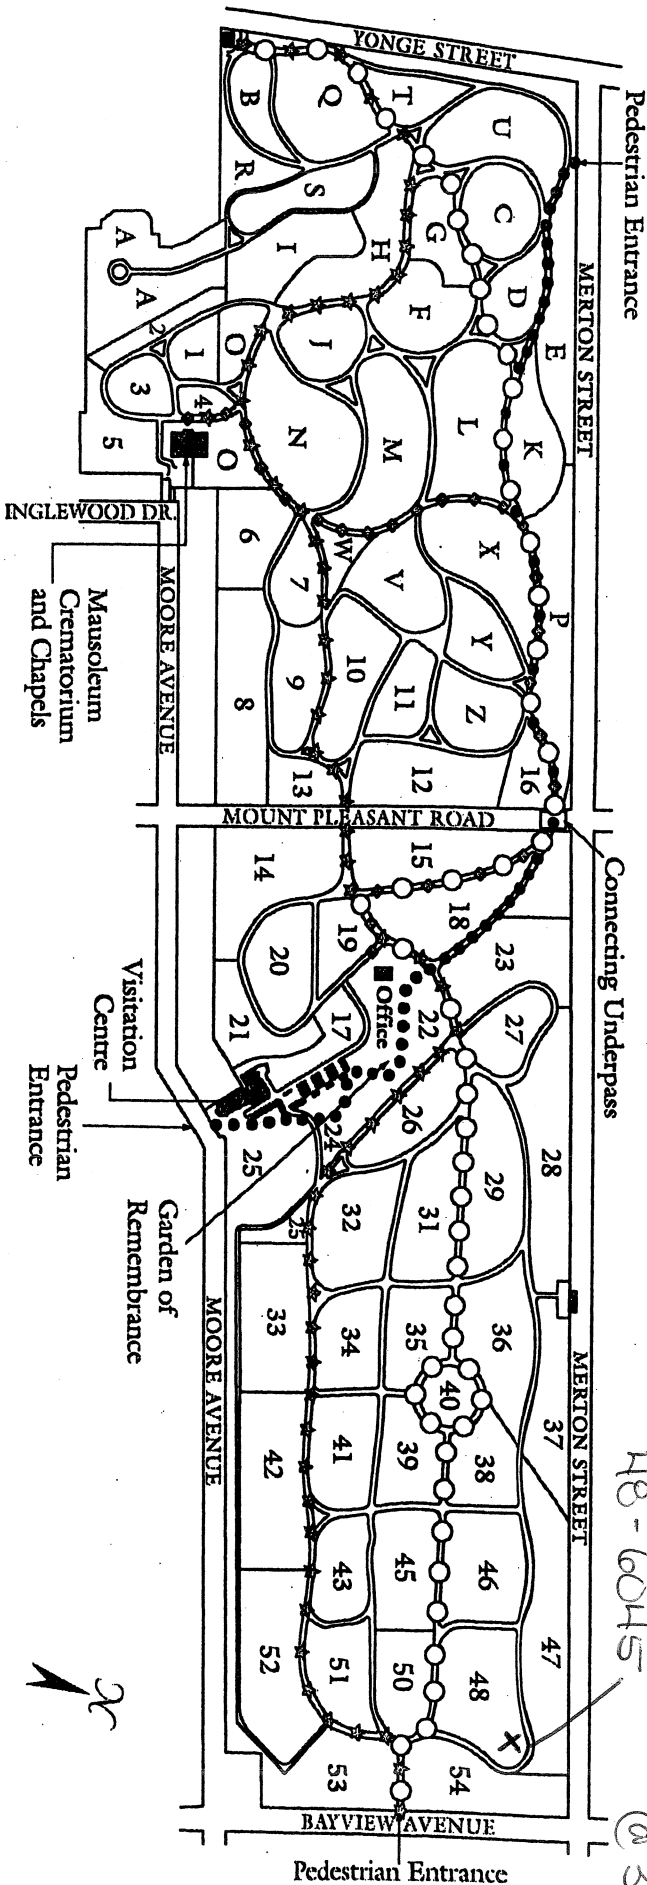

Mount Pleasant Cemetery
and Visitation Centre

Enter cemetery in the East Gate
Off Mount Pleasant Rd.
Follow the white line on the road
back towards Bayviews, turn left @ the end.

375 Mount Pleasant Road, Toronto, ON. M4T 2Y8
Office Hours: 8:00 a.m. to 5:00 p.m. Monday to Saturday
Cemetery ~ 416-485-9129
Visitation Centre ~ 416-485-5572 Service Info

Peter Vasoff Nov 26, 11
48-6045 @ 3:00pm

DIRECTIONAL ROAD LINES

- ◆ BROKEN YELLOW ROAD LINE (BETWEEN CEMETERY OFFICE AND CREMATORIUM/MAUSOLEUM CHAPELS)
- ★ SOLID YELLOW ROAD LINE (FROM YONGE STREET, WEST MOUNT PLEASANT ENTRANCE OR BAYVIEW PEDESTRIAN ENTRANCE TO CREMATORIUM/MAUSOLEUM CHAPELS)
- SOLID BLUE LINE (FOR HERITAGE/BELTLINE PEDESTRIAN ENTRANCE)
- WHITE ROAD LINE (MAIN ROAD FROM YONGE STREET ENTRANCE, BENEATH MOUNT PLEASANT ROAD TO BAYVIEW PEDESTRIAN ENTRANCE)